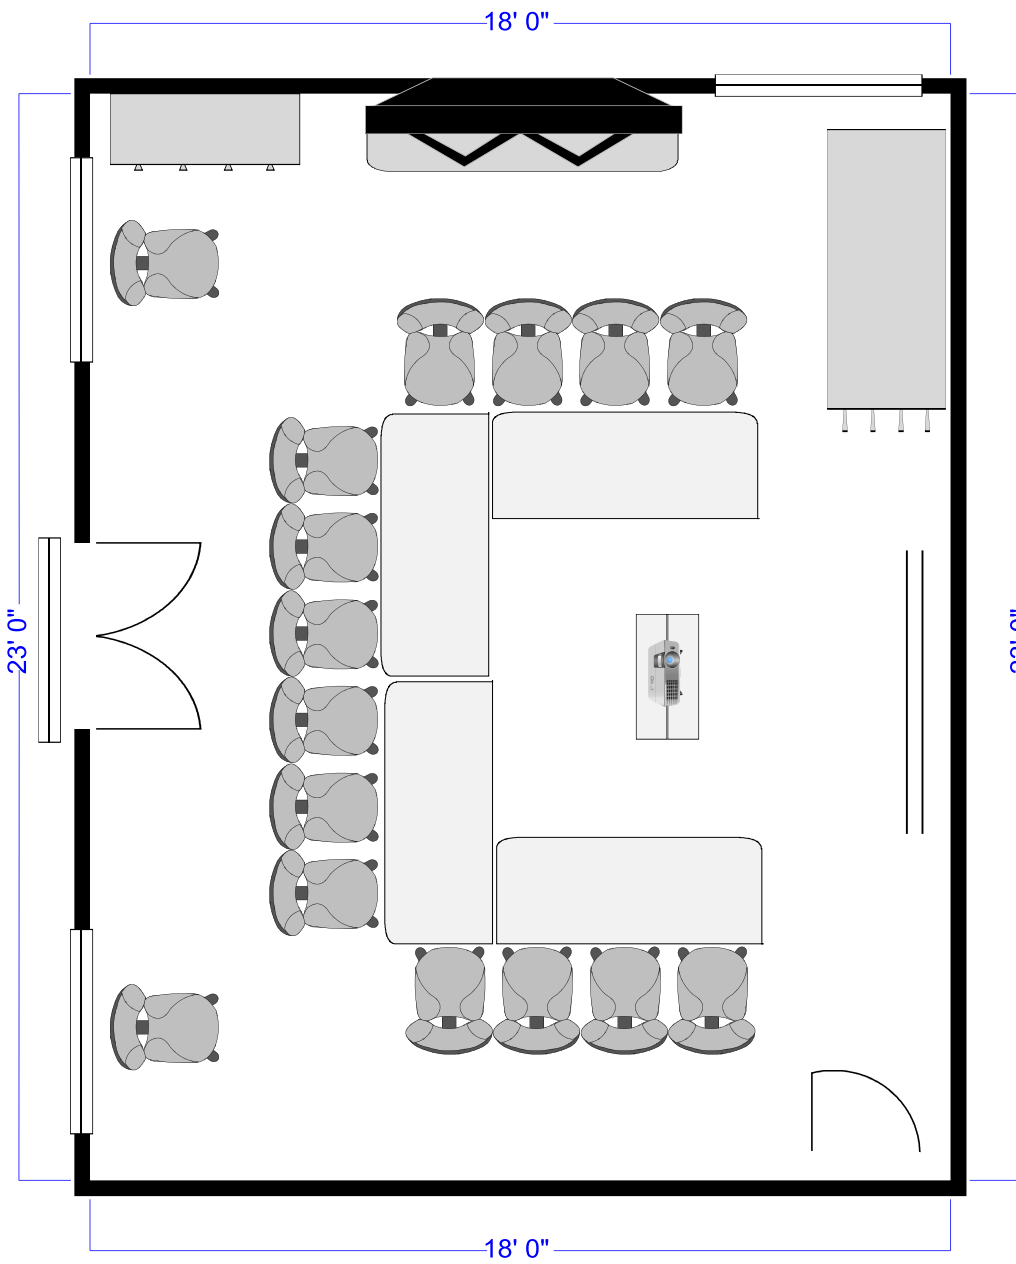

OVERTOWN
MANOR

1. Dining Room – U Shape configuration for up to 16 delegates.

2. Dining Room – Standard configuration for up to 14 delegates.